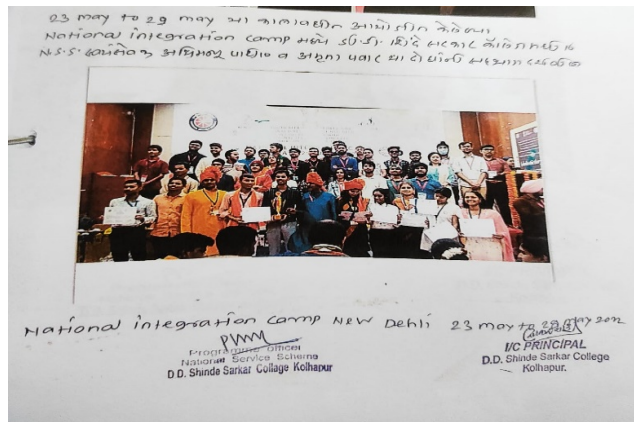

D. D. Shinde Sarkar College, Kolhapur

Near Mahalaxmi Temple, Kolhapur – 416 012

(Affiliated to Shivaji University, Kolhapur.)

(NAAC Re-accredited Grade 'B')

Phone No.: (0231) 2542185 Resi.: 2528792 / Mob. 9834541112

Web Site: www.ddsscollegekop.com

Email : ddsscollege@yahoo.co.in

Dr. B. D. Girigosavi

Principal M. Com., M.Phil., Ph.D, D.I.T.

Principal Dr. Abasaheb Shinde

Founder President M. A., Ph.D

Abhimanyu Patil & Amruta Powar (NSS)