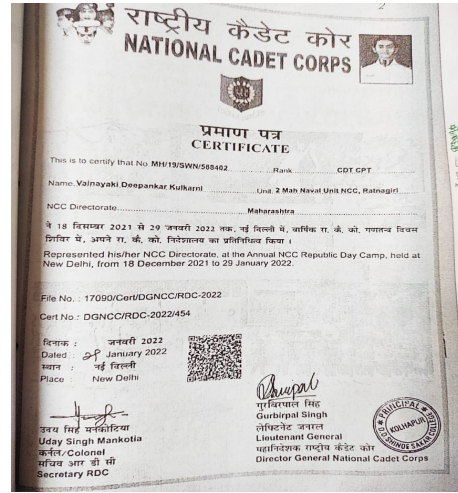

D. D. Shinde Sarkar College, Kolhapur

Near Mahalaxmi Temple, Kolhapur – 416 012

(Affiliated to Shivaji University, Kolhapur.)

(NAAC Re-accredited Grade 'B')

Phone No.: (0231) 2542185 Resi.: 2528792 / Mob. 9834541112

Web Site: www.ddsscollegekop.com

Email : ddsscollege@yahoo.co.in

Dr. B. D. Girigosavi

Principal M. Com., M.Phil., Ph.D, D.I.T.

Principal Dr. Abasaheb Shinde

Founder President M. A., Ph.D