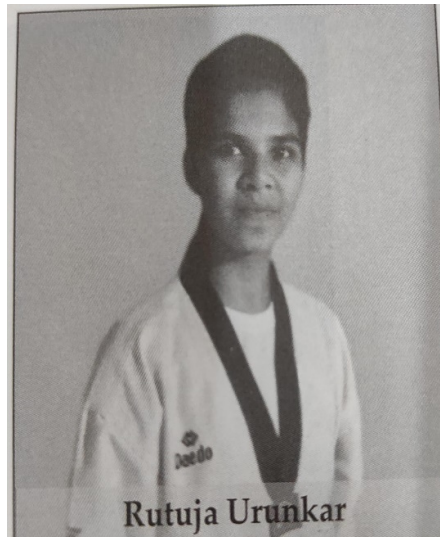

*Founder President* M. A., Ph.D

24  
Leading cadet  
Tahir Makandar  
received a silver and  
bronze medal in semaphore  
and drill respectively.

**Dute to Covid-19 Pandemic no such competitions / activities were held in 2020-21**

**2021-22**

**Sarthak Bankar**

Selected for All Indian University Games 2021 at National Level to represent Shivaji University  
Gold Medal in Shivaji University zonal Taekwondo Men Competition, 2022  
Gold Medal in Shivaji University Inter-Zonal Teakwondo Men-Women Competition, 2021