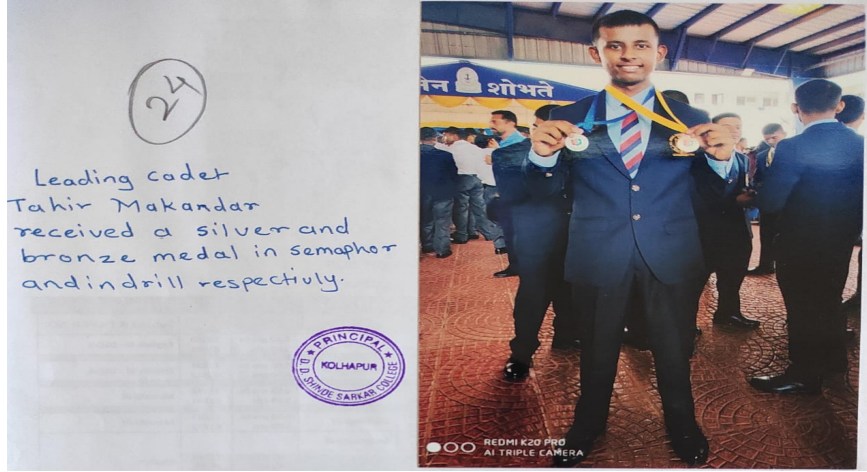

*Founder President* M. A., Ph.D

24  
Leading cadet  
Tahir Makandar  
received a silver and  
bronze medal in semaphore  
and drill respectively.

**Dute to Covid-19 Pandemic no such competitions / activities were held in 2020-21**

**2021-22**

**Sarthak Bankar**

Selected for All Indian University Games 2021 at National Level to represent Shivaji University  
Gold Medal in Shivaji University zonal Taekwondo Men Competition, 2022  
Gold Medal in Shivaji University Inter-Zonal Teakwondo Men-Women Competition, 2021